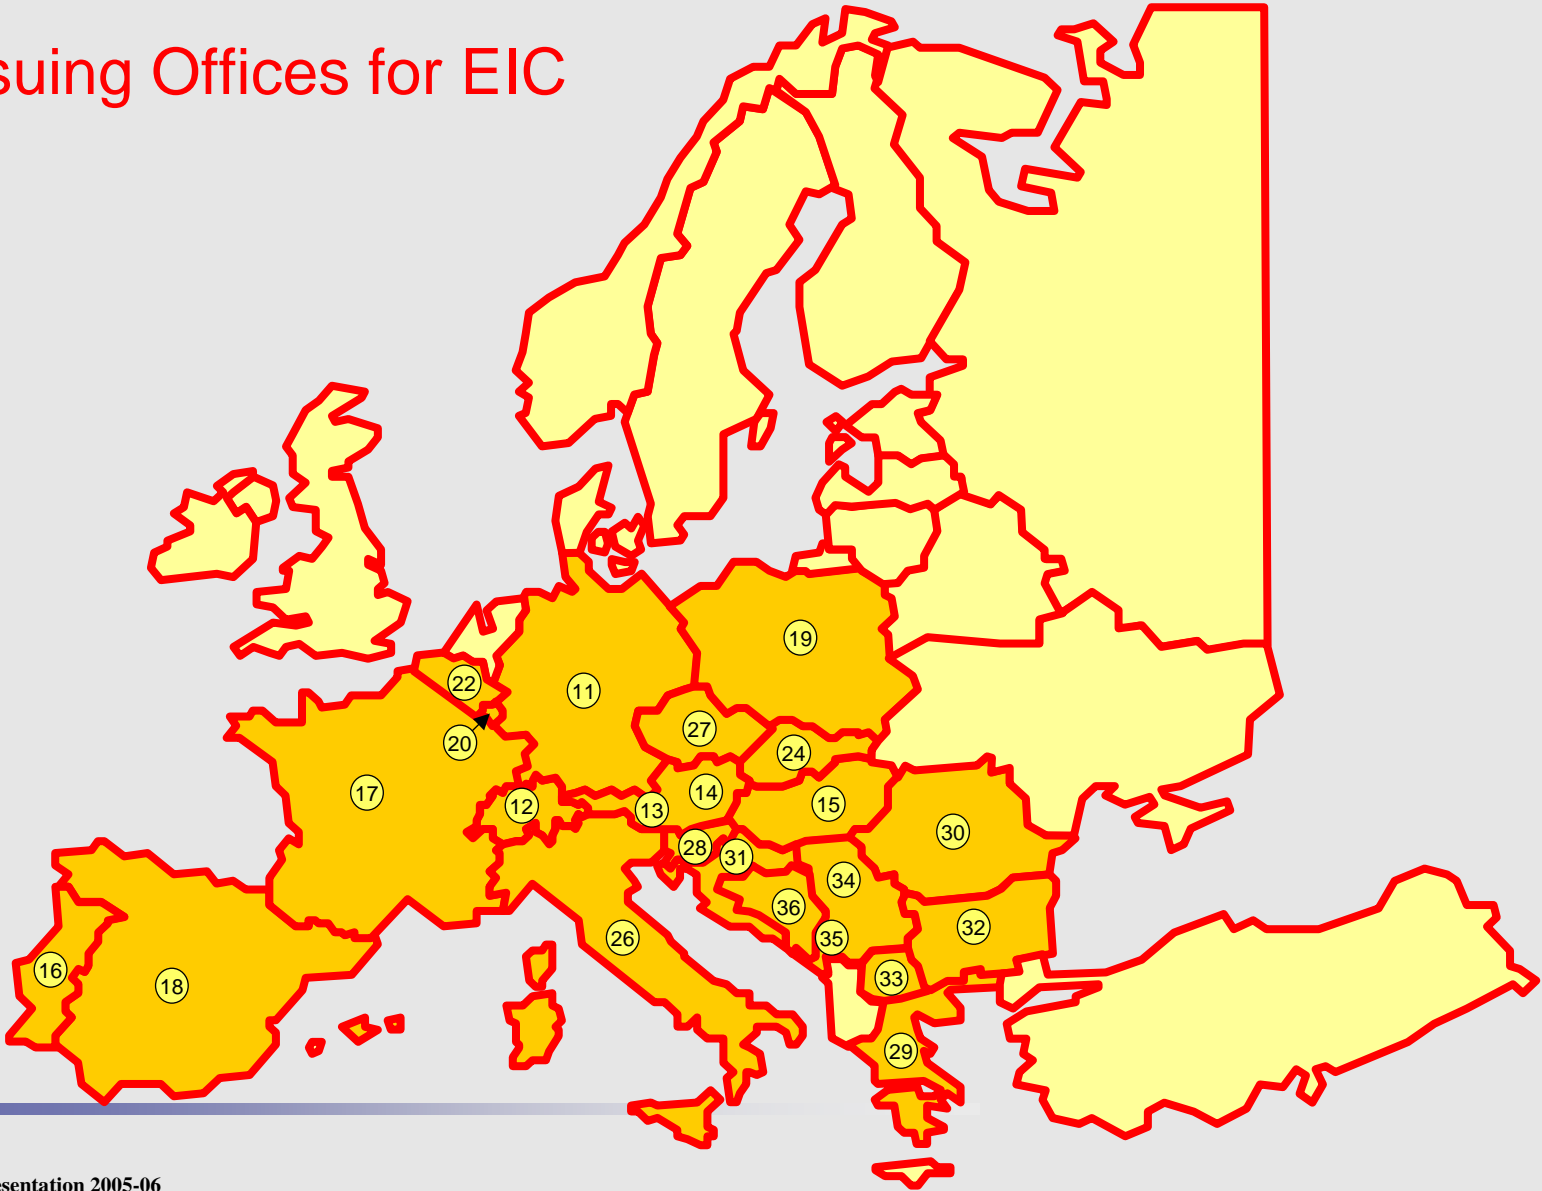

EIC

Energy Identification Code

EIC

Issuing Office

Type of code

(Party, area, meter)

Check character

Fixed length of 16 characters

Examples:

10XELTRA1000000T

10X5790000432752M

Local Issuing Offices for EIC

How it works step by step